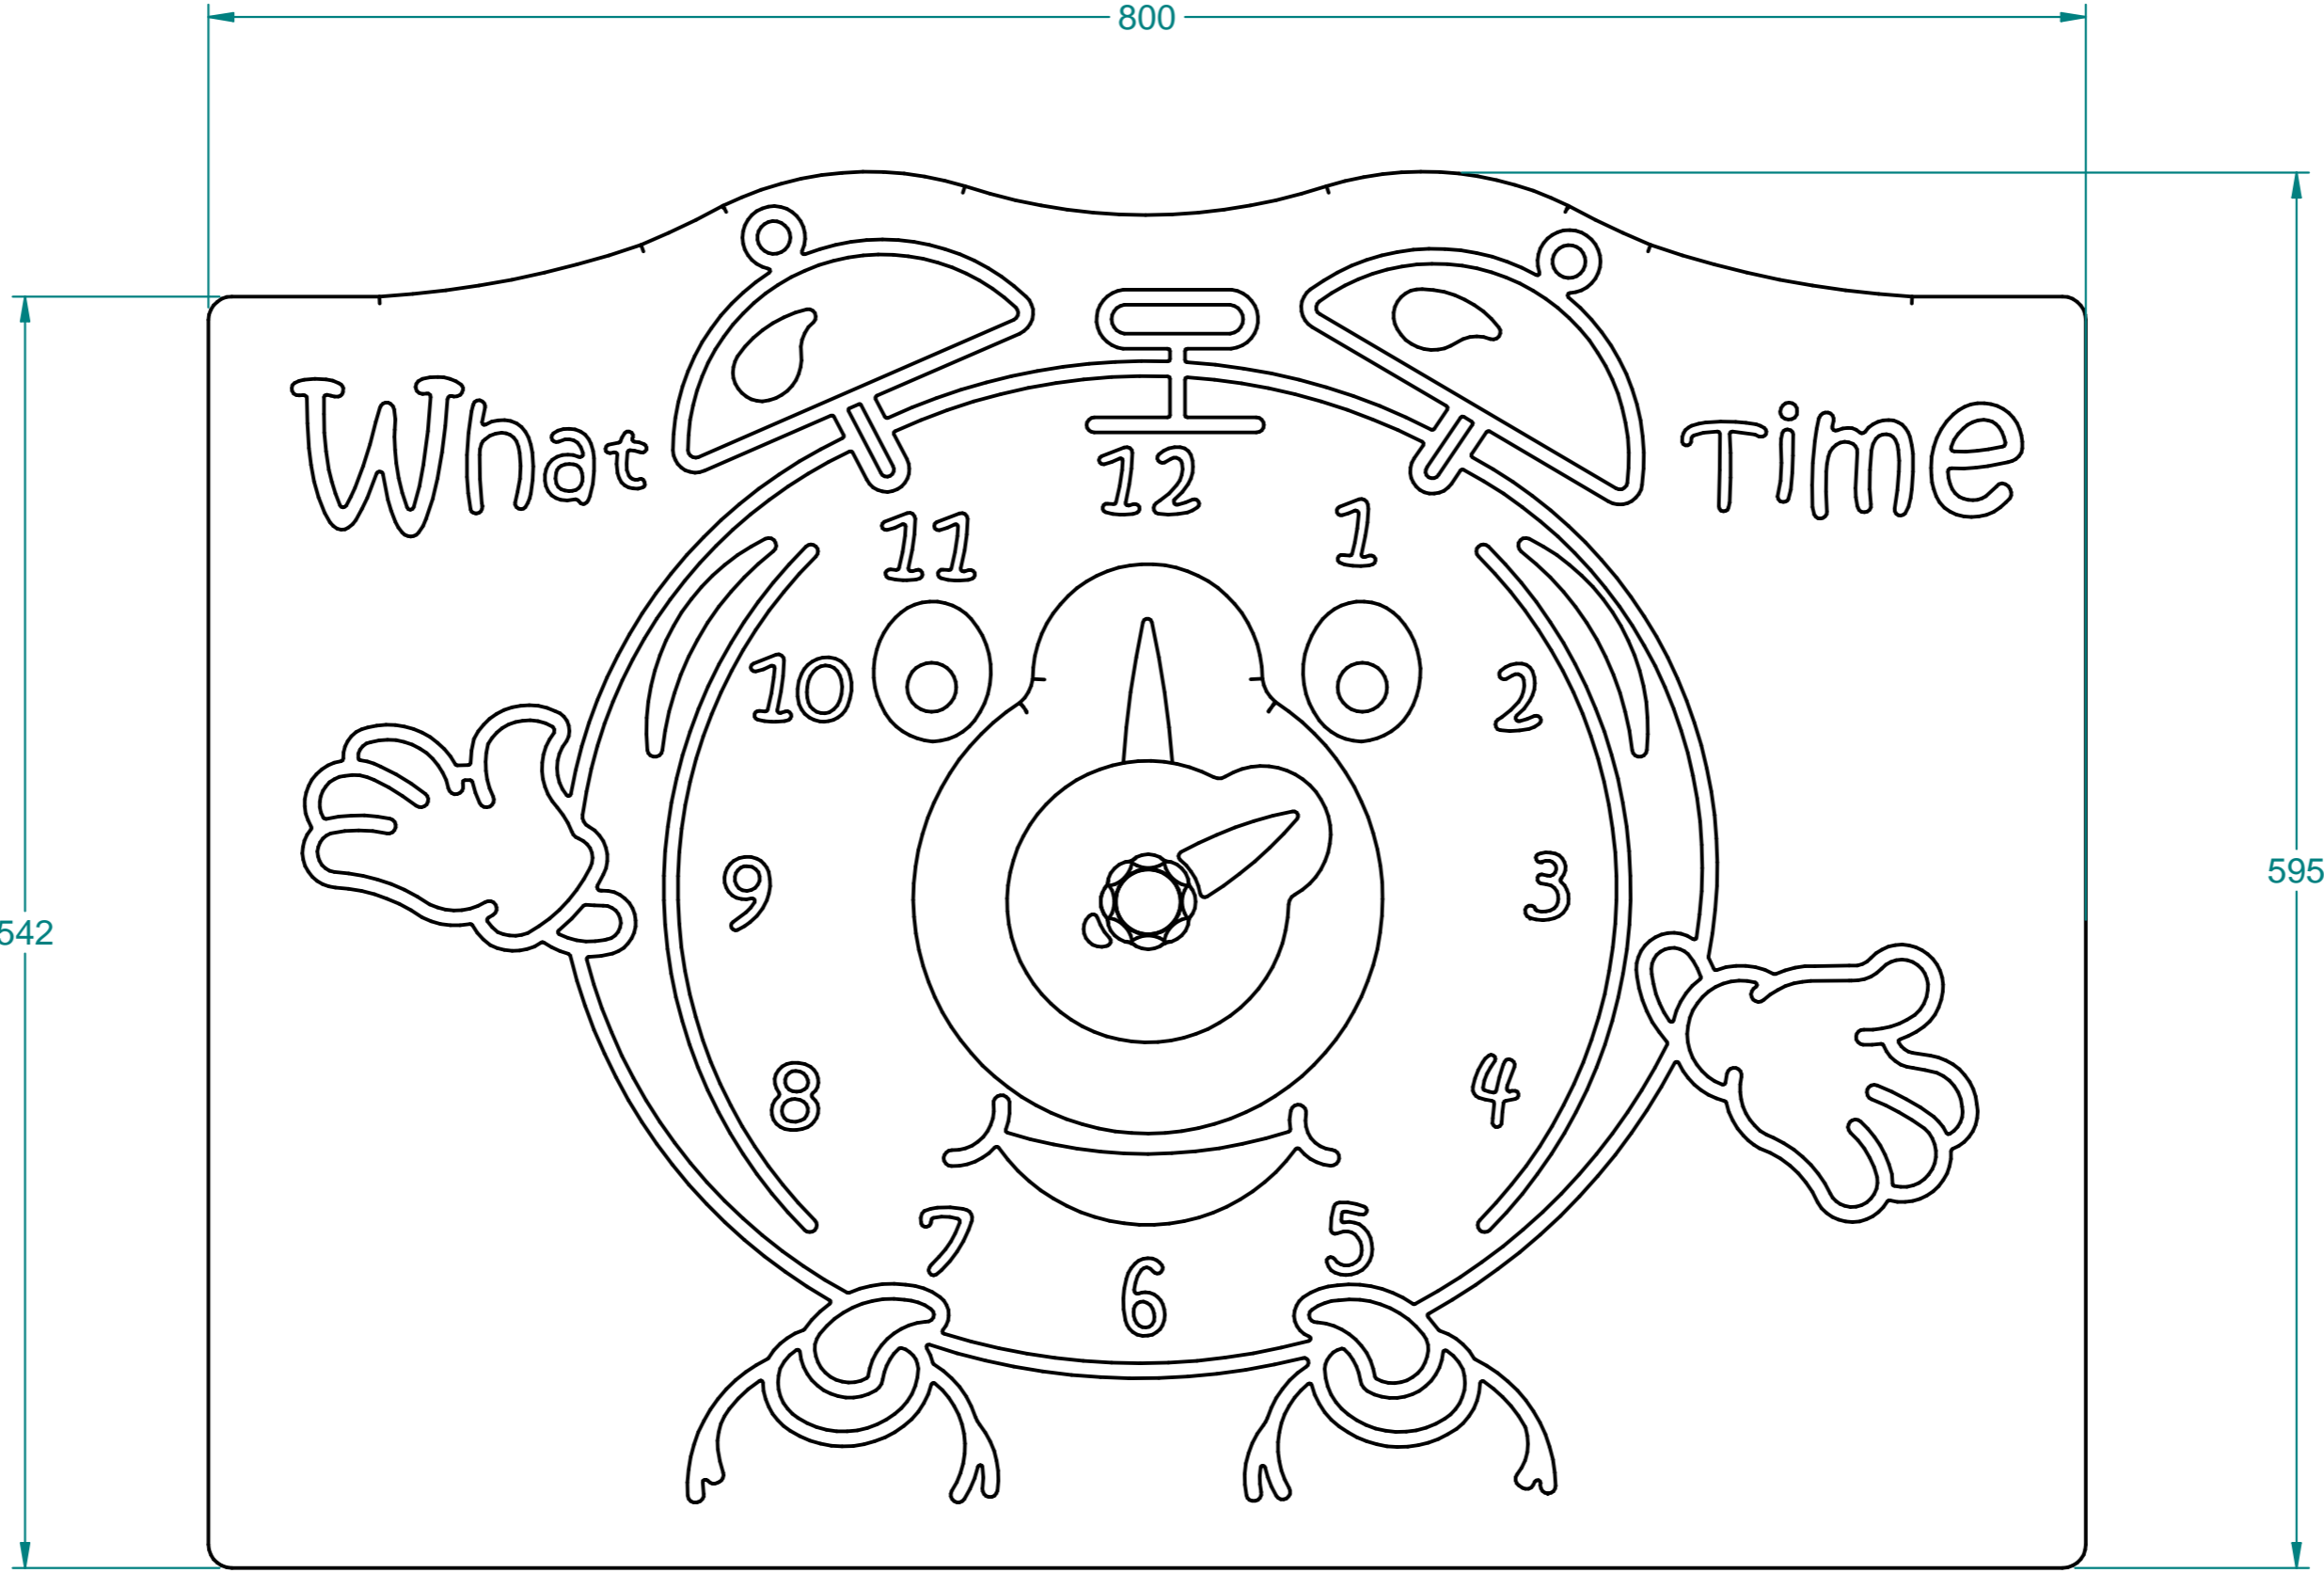

FIALARM6 - What Time Alarm - (REV C - 15) - 2D

595

Spitfire Road, Old Sarum, Salisbury
Wiltshire, SP4 6GB, UK
Tel: +44 (0)1722 349 793
www.fahr-industries.com

All Dimensions in mm	1 of 1	Not To Scale
Title	FIALARM6 - What Time Alarm - (REV C - 15) - 2D	
Drg By	Alice Drewery	Date: 03/11/2023